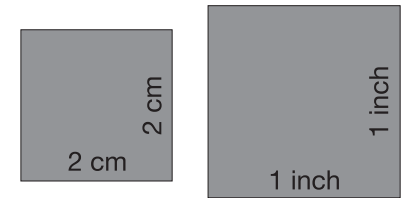

Get your gloves size

Print this page 1:1 please. Be sure that disable "Fit to Page Size" option in the printer settings. After print check the scale size references of 2 cm / 1 inch.

How to find out your glove size: Position index finger and thumb at the mark. The scale on the right indicates your size.