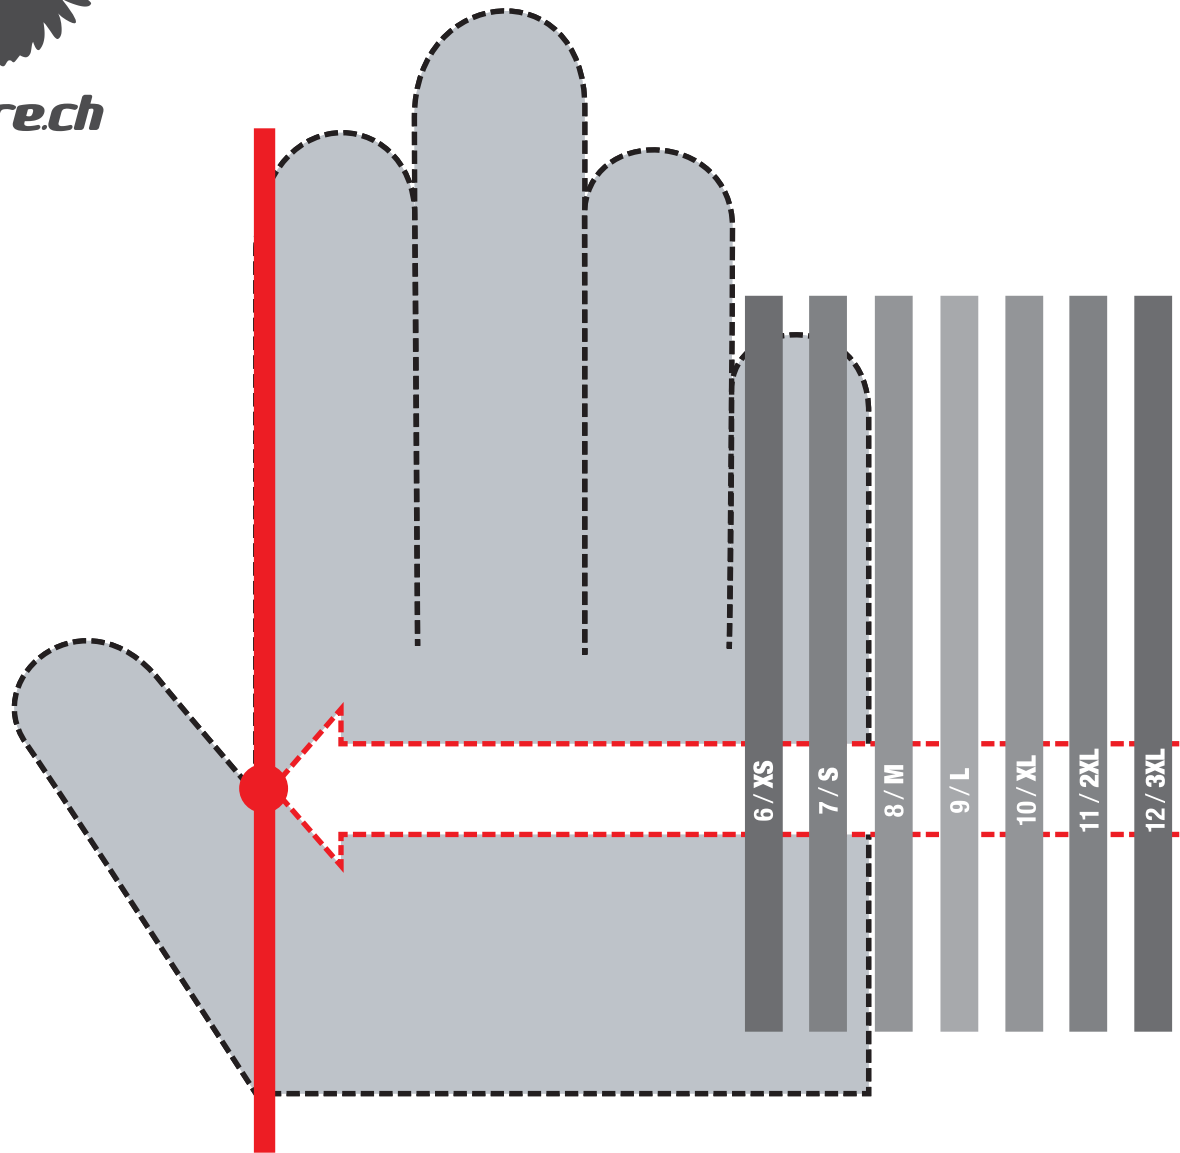

Get your gloves size

Print this page 1:1 please. Be sure that disable "Fit to Page Size" option in the printer settings. After print check the scale size references of 2 cm / 1 inch.

How to find out your glove size: Position index finger and thumb at the mark. The scale on the right indicates your size.

**ITSY
&
ITSY
BITSY**

Choose one size bigger for Itsy Bitsy 3-season glove