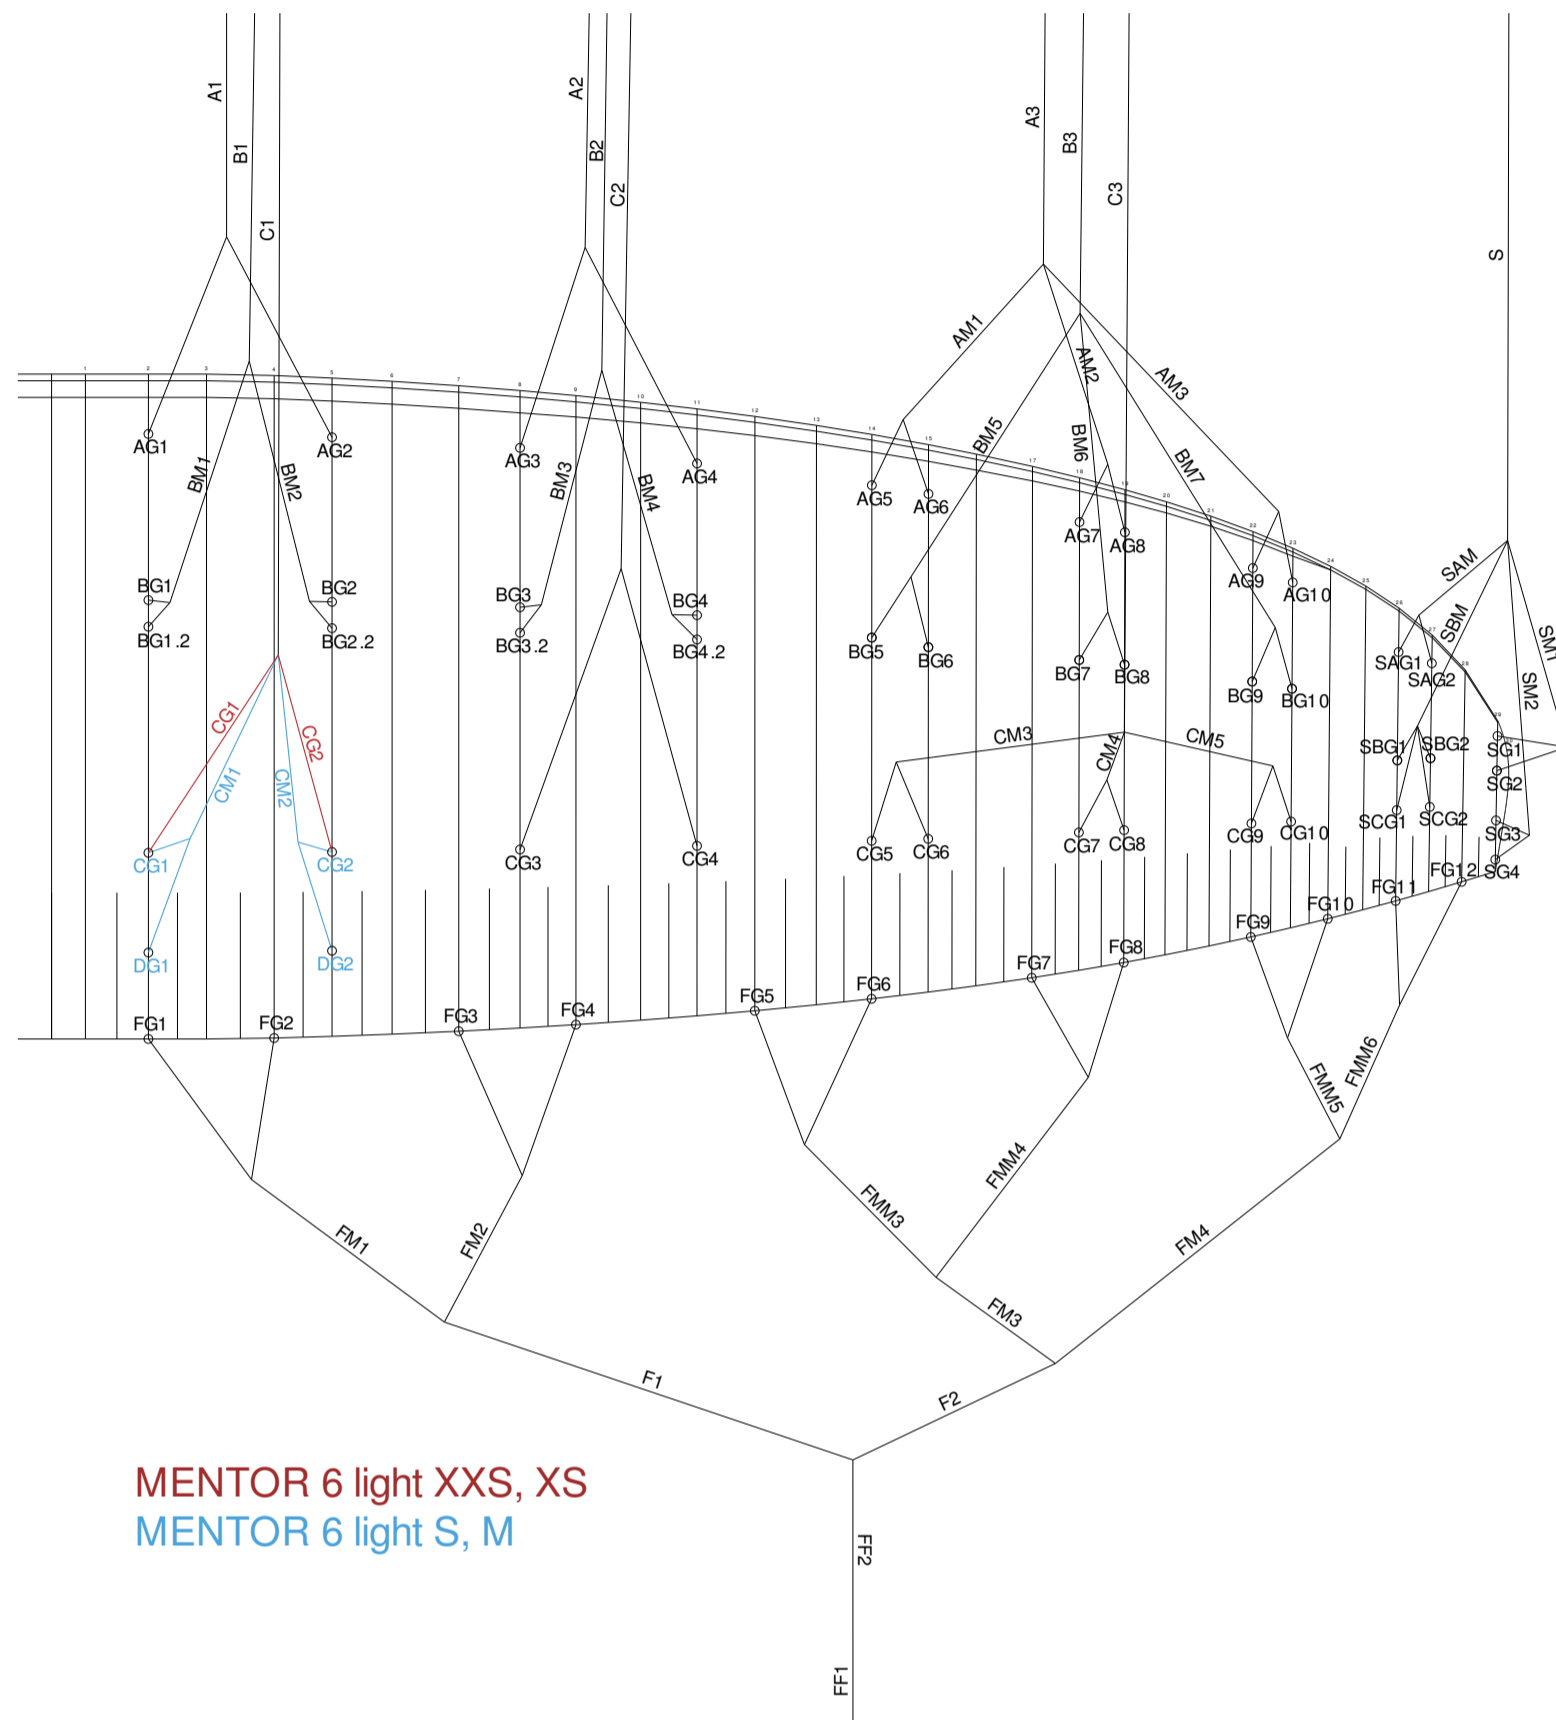

## **Table of contents**

Line plan for MENTOR 6 LIGHT  
Line lengths for MENTOR 6 LIGHT- XXS  
Line lengths for MENTOR 6 LIGHT- XS  
Line lengths for MENTOR 6 LIGHT- S  
Line lengths for MENTOR 6 LIGHT- M

# Leinenplan / Line plan

# MENTOR 6 LIGHT - XXS

See also: [docs.nova.eu](https://docs.nova.eu) for a searchable online database

Position	Material	Length (cm)
A1	PPSL191-RED	480.2
A2	PPSL191-RED	483.4
A3	PPSL191-RED	375.7
AM1	ED8kU-70DD	191.3
AM2	ED8kU-70DD	185.5
AM3	ED8kU-70DD	181.6
AG01	ED8kU-90DD-RED	146.6
AG02	ED8kU-90DD-RED	143.6
AG03	ED8kU-90DD-RED	137.3
AG04	ED8kU-90DD-RED	134.8
AG05	ED8kU-50DD-RED	48.8
AG06	ED8kU-50DD-RED	43.9
AG07	ED8kU-50DD-RED	38.5
AG08	ED8kU-50DD-RED	36.2
AG09	ED8kU-50DD-RED	33.7
AG10	ED8kU-50DD-RED	32.8
B1	PPSL191-YW	476.9
B2	PPSL191-YW	480.7
B3	PPSL191-YW	371
BM1	ED8kU-90DD-RED	122.4
BM2	ED8kU-90DD-RED	119.3
BM3	ED8kU-90DD-RED	112.7
BM4	ED8kU-90DD-RED	110.4
BM5	ED8kU-70DD	190
BM6	ED8kU-70DD	185.1
BM7	ED8kU-70DD	181.5
BG01	ED8kU-50DD-RED	20.6
BG02	ED8kU-50DD-RED	20.6
BG03	ED8kU-50DD-RED	20.6
BG04	ED8kU-50DD-RED	20.5
BG05	ED8kU-50DD-RED	48.1
BG06	ED8kU-50DD-RED	43.7
BG07	ED8kU-50DD-RED	38
BG08	ED8kU-50DD-RED	36.1
BG09	ED8kU-50DD-RED	33.3
BG1.2	ED8kU-50DD-RED	20.6
BG10	ED8kU-50DD-RED	32.2
BG2.2	ED8kU-50DD-RED	20.6
BG3.2	ED8kU-50DD-RED	20.5